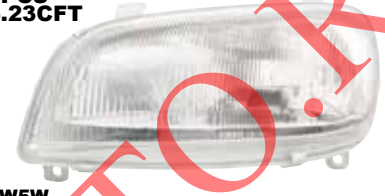

212-1166-LD-E/EM

43T

HEAD LAMP
E: R 81110-42021 L 81150-42021
EM: R 81110-42032 L 81150-42032
4PCS
5.23CFT

H4/W5W