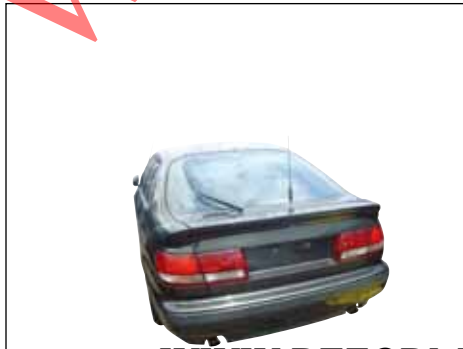

REPLACEMENT FOR

CORONA ST190
CARINA II '92

REPLACEMENT FOR

CARINA II '92

212-1156-RD-EM 43T
HEAD LAMP
R 81110-2B700
L 81150-2B700
6PCS 5.37CFT

H4/W5W

212-1156-RD-E GLASS LENS 43T '93
HEAD LAMP
R 81110-2B680
L 81150-2B680
6PCS 5.37CFT

H4/W5W

212-1147-RD-LD PC LENS 43T '93
HEAD LAMP
RD:
R 81110-2B640
L 81150-2B600
6PCS 4.95CFT

H4/W5W

212-2015-UE-B
FOG LAMP
12PCS CFT

H3

212-1156-RD-EM 43T
HEAD LAMP
R 81110-2B700
L 81150-2B700
6PCS 5.37CFT

H4/W5W

212-1667-A/U
FRONT LAMP
R 81210-20380
L 81220-20370
PCS CFT

TBA

212-1302-A/U 4D
BACK LAMP
R
L
PCS CFT

TBA P21W

212-1595-AE '96
CORNER LAMP
R 81510-05010
L 81520-05010
20PCS 3.6CFT

TBA

212-19A0-A/U V-TYPE '96
TAIL LAMP
R 81550-05030
L 81560-05030
TPCS CFT

TBA

212-2907
REAR REFLECTOR
PCS CFT

TBA

212-19A5-A/U WAGON
TAIL LAMP
R 81550-21140
L 81560-21140
PCS CFT

P21W/P21/5W TBA

212-1308 V-TYPE '96
BACK LAMP
R 81591-05050
L
PCS CFT

TBA

212-19A5P-B-1C WAGON
TAIL LAMP
R
L
10PRS 6.35CFT

PY21W/P21/5W